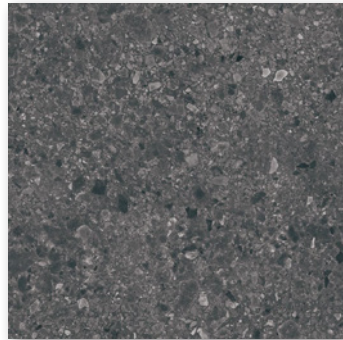

TERRAZZO

TERRAZZO MOKA

The Terrazzo glazed porcelain tile range is for those looking for a stunning finish. This range is an impressively accurate representation of a terrazzo stone tile suitable to internal wall and floor spaces within residential or a light commercial settings. The end result is a credible replica of what makes natural stone a stand-out surface choice.

TERRAZZO WHITE

TERRAZZO

WHITE

GREY

MOKA

CHARCOAL

Rectified edges within the Terrazzo glazed porcelain tile range add a stylish finish to the room you are transforming. The matte finish adds the desirable characteristics of being less prone to the visual effects of scratching. Our Terrazzo tile is the perfect addition to your project for a natural touch with chic.

10 YEAR WARRANTY

RECTIFIED EDGES

MULTIPLE FACES

NATIONAL AVAILABILITY

P3* MATT
300x600
600x600

Not all sizes, colours and finishes are available in each state. Please contact your Sales Representative, Local Office, or check on the Stoneworld Portal for availability, full terms and conditions of sale and further information on our products.