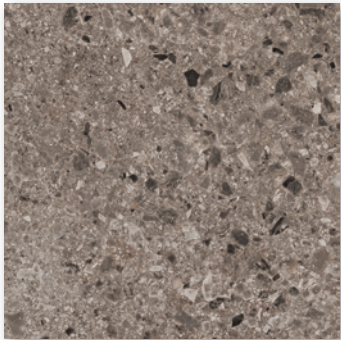

TERRAZZO

TERRAZZO MOKA

The Terrazzo glazed porcelain tile range is for those looking for a stunning finish. This range is an impressively accurate representation of a terrazzo stone tile suitable to internal wall and floor spaces within residential or a light commercial settings. The end result is a credible replica of what makes natural stone a stand-out surface choice.

TERRAZZO WHITE

TERRAZZO

WHITE

GREY

MOKA

CHARCOAL

Rectified edges within the Terrazzo glazed porcelain tile range add a stylish finish to the room you are transforming. The matte finish adds the desirable characteristics of being less prone to the visual effects of scratching. Our Terrazzo tile is the perfect addition to your project for a natural touch with chic.

10 YEAR WARRANTY

RECTIFIED EDGES

MULTIPLE FACES

NATIONAL AVAILABILITY

P3* MATT
300x600
600x600

Not all sizes, colours and finishes are available in each state. Please contact your Sales Representative, Local Office, or check on the Stoneworld Portal for availability, full terms and conditions of sale and further information on our products.