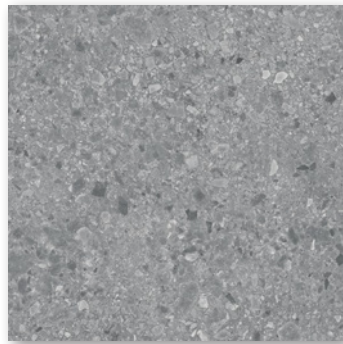

TERRAZZO

TERRAZZO MOKA

The Terrazzo glazed porcelain tile range is for those looking for a stunning finish. This range is an impressively accurate representation of a terrazzo stone tile suitable to internal wall and floor spaces within residential or a light commercial settings. The end result is a credible replica of what makes natural stone a stand-out surface choice.

TERRAZZO WHITE

TERRAZZO

WHITE

GREY

MOKA

CHARCOAL

Rectified edges within the Terrazzo glazed porcelain tile range add a stylish finish to the room you are transforming. The matte finish adds the desirable characteristics of being less prone to the visual effects of scratching. Our Terrazzo tile is the perfect addition to your project for a natural touch with chic.

10 YEAR WARRANTY

RECTIFIED EDGES

MULTIPLE FACES

NATIONAL AVAILABILITY

P3* MATT
300x600
600x600

Not all sizes, colours and finishes are available in each state. Please contact your Sales Representative, Local Office, or check on the Stoneworld Portal for availability, full terms and conditions of sale and further information on our products.