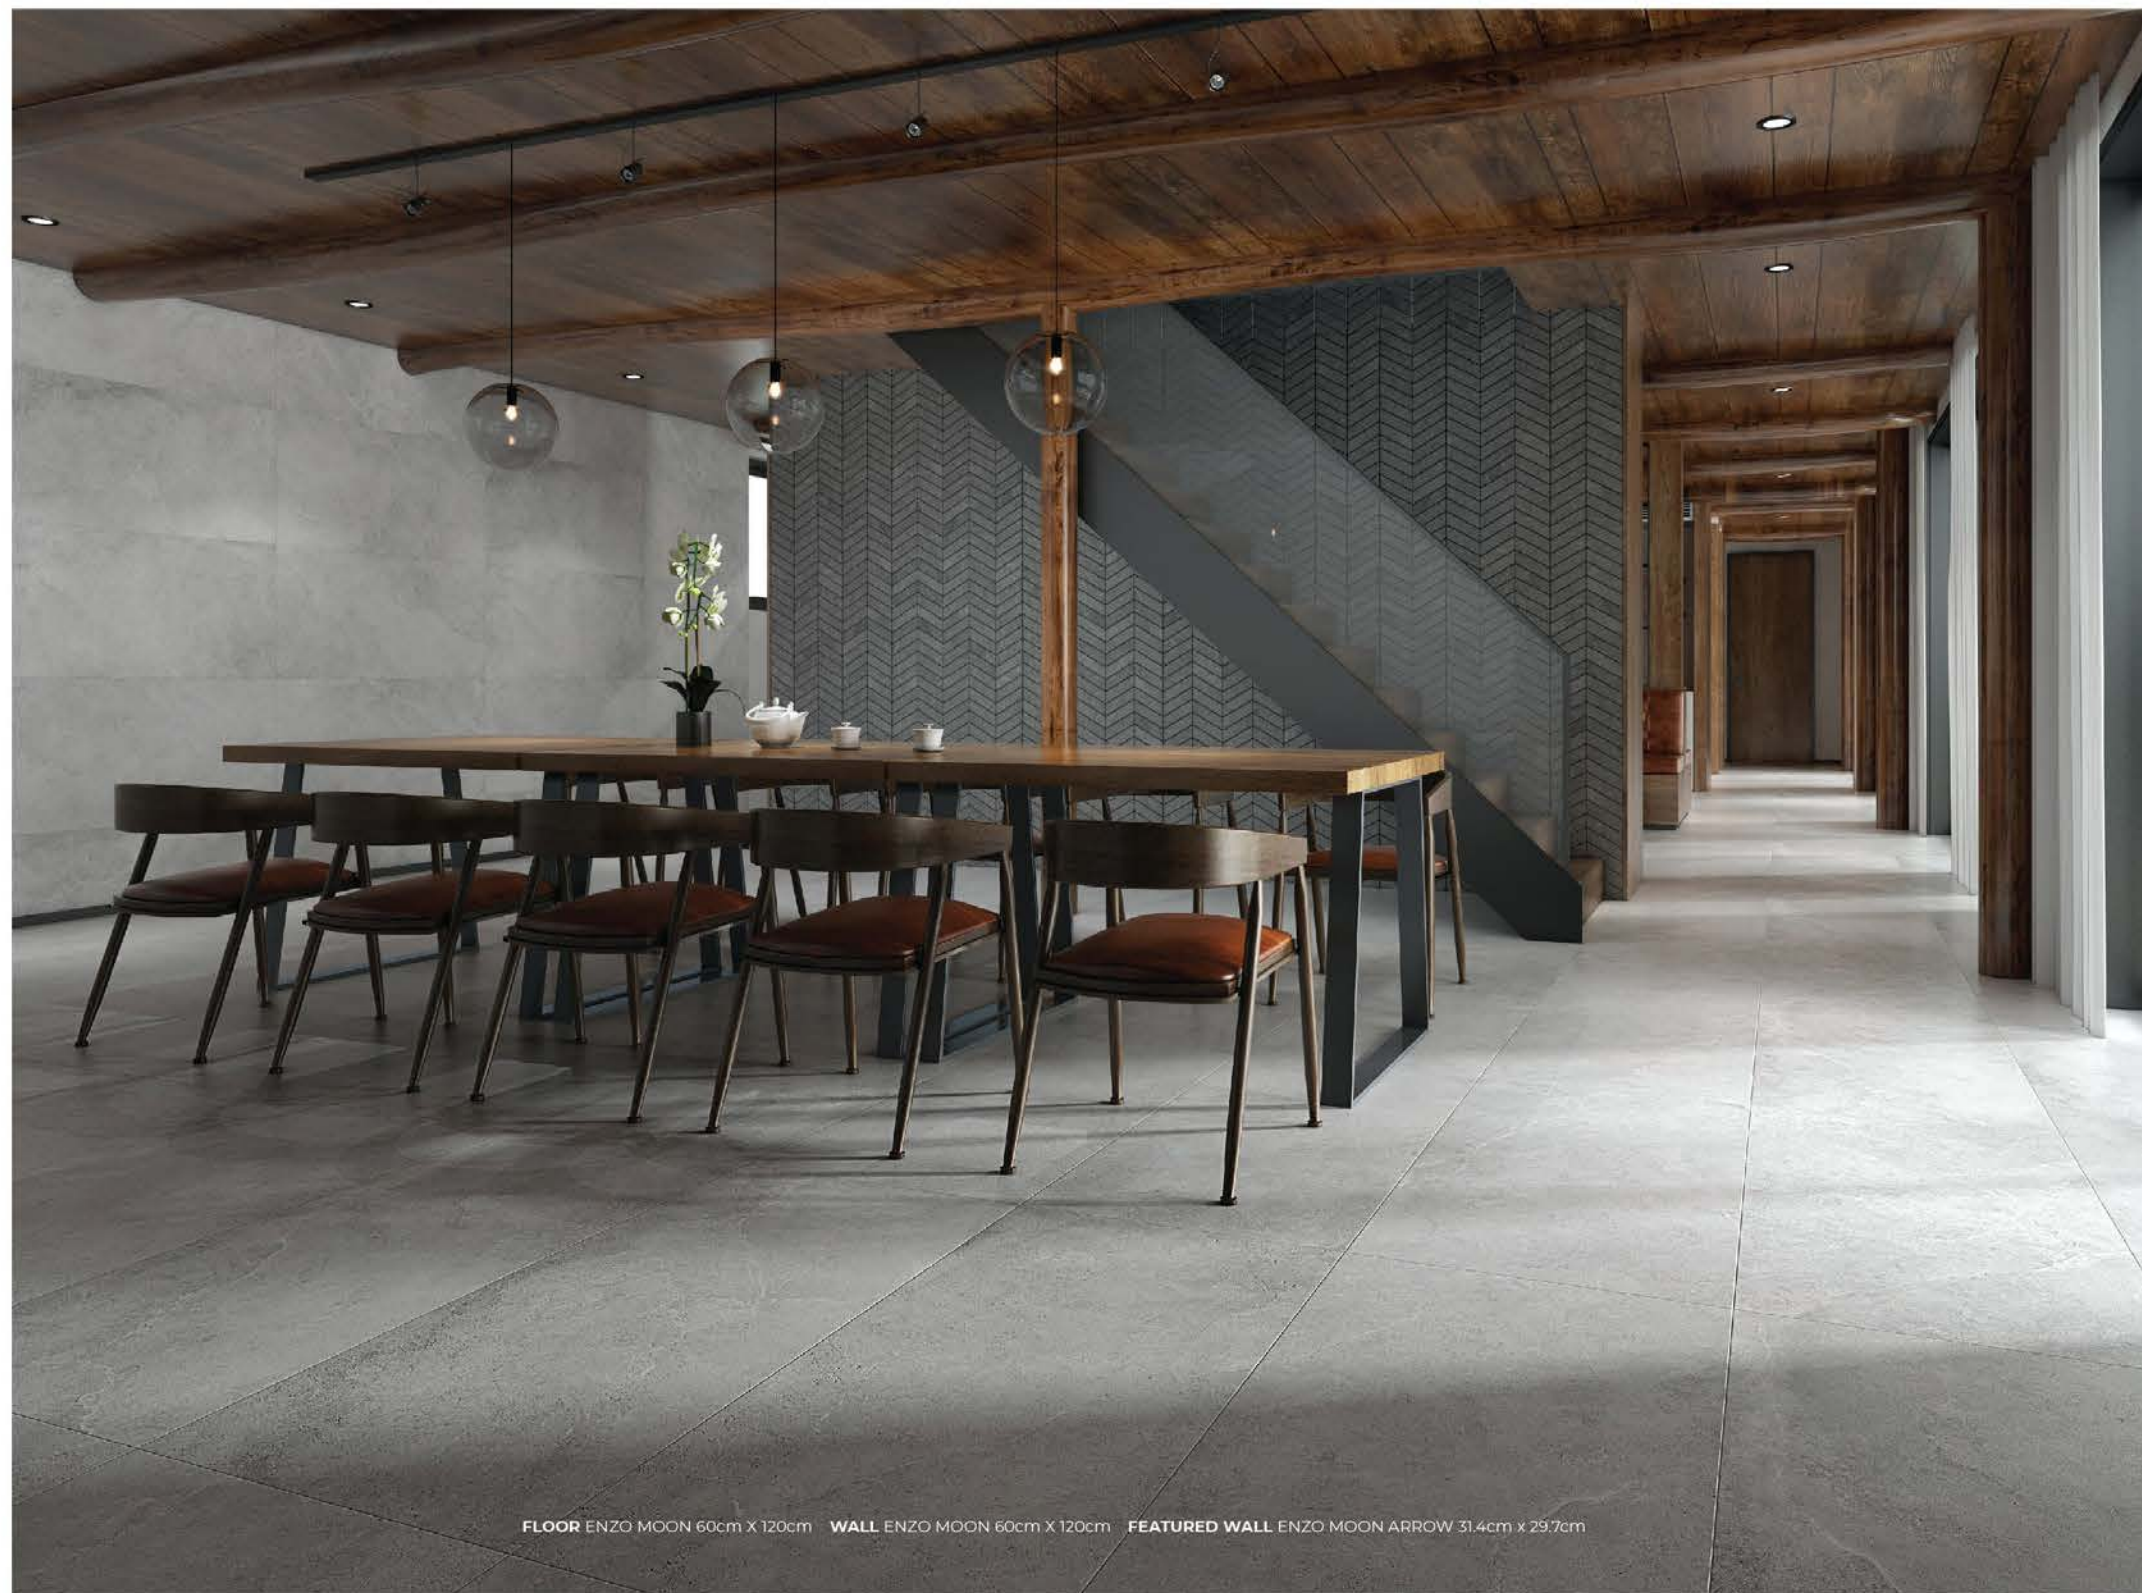

FLOOR ENZO MOON 60cm X 120cm WALL ENZO MOON 60cm X 120cm FEATURED WALL ENZO MOON ARROW 31.4cm x 29.7cm