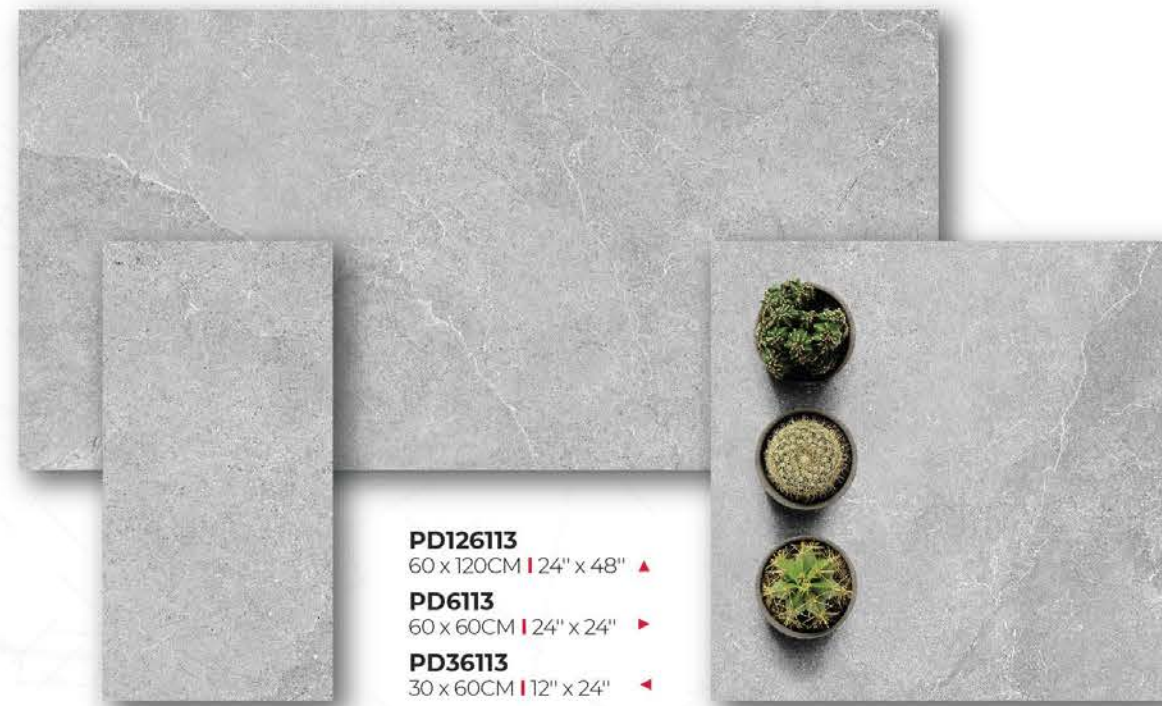

FLOOR ENZO SAND 60cm X 120cm + ENZO SAND ARROW 31.4cm x 29.7cm

ENZO CINDER

- PD126113**
60 x 120CM | 24" x 48" ▲
- PD6113**
60 x 60CM | 24" x 24" ▶
- PD36113**
30 x 60CM | 12" x 24" ◀

WINDMILL
30 x 30CM

ARROW
31,4 x 29,7CM