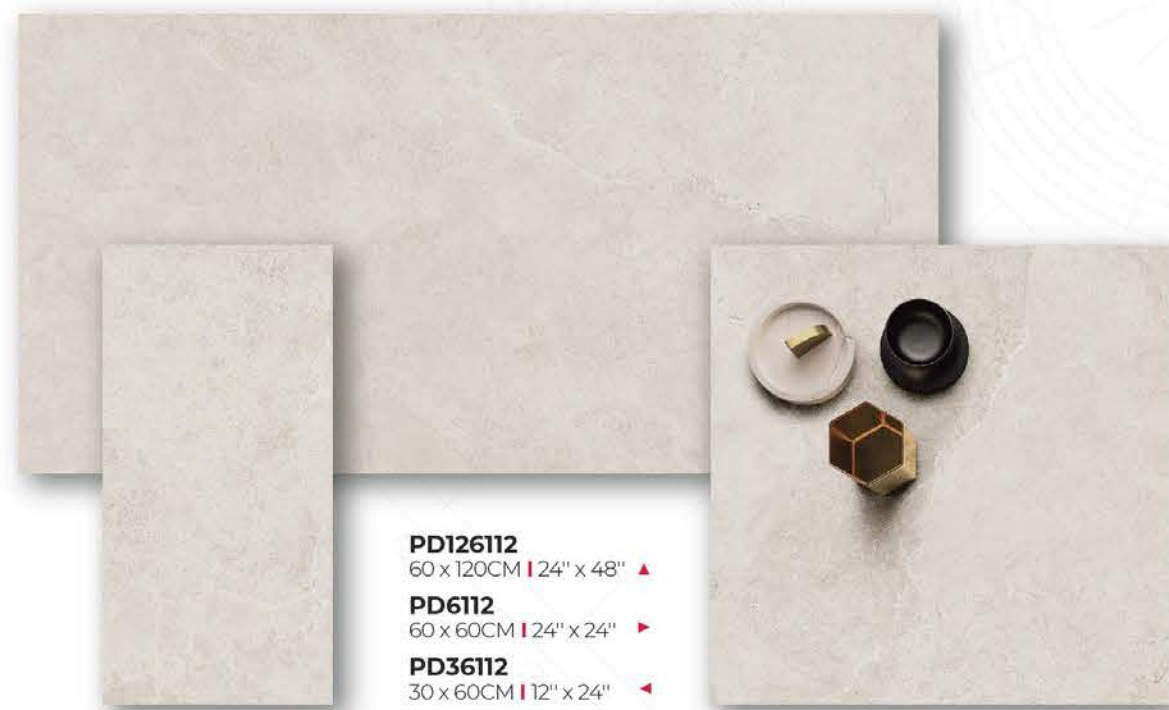

FLOOR ENZO MOON 60cm X 60cm + 30cm X 60cm + MOON WINDMILL 30cm X 30cm

FLOOR ENZO MOON 60cm X 120cm

ENZO SAND

PD126112
60 x 120CM | 24" x 48" ▲
PD6112
60 x 60CM | 24" x 24" ▶
PD36112
30 x 60CM | 12" x 24" ◀