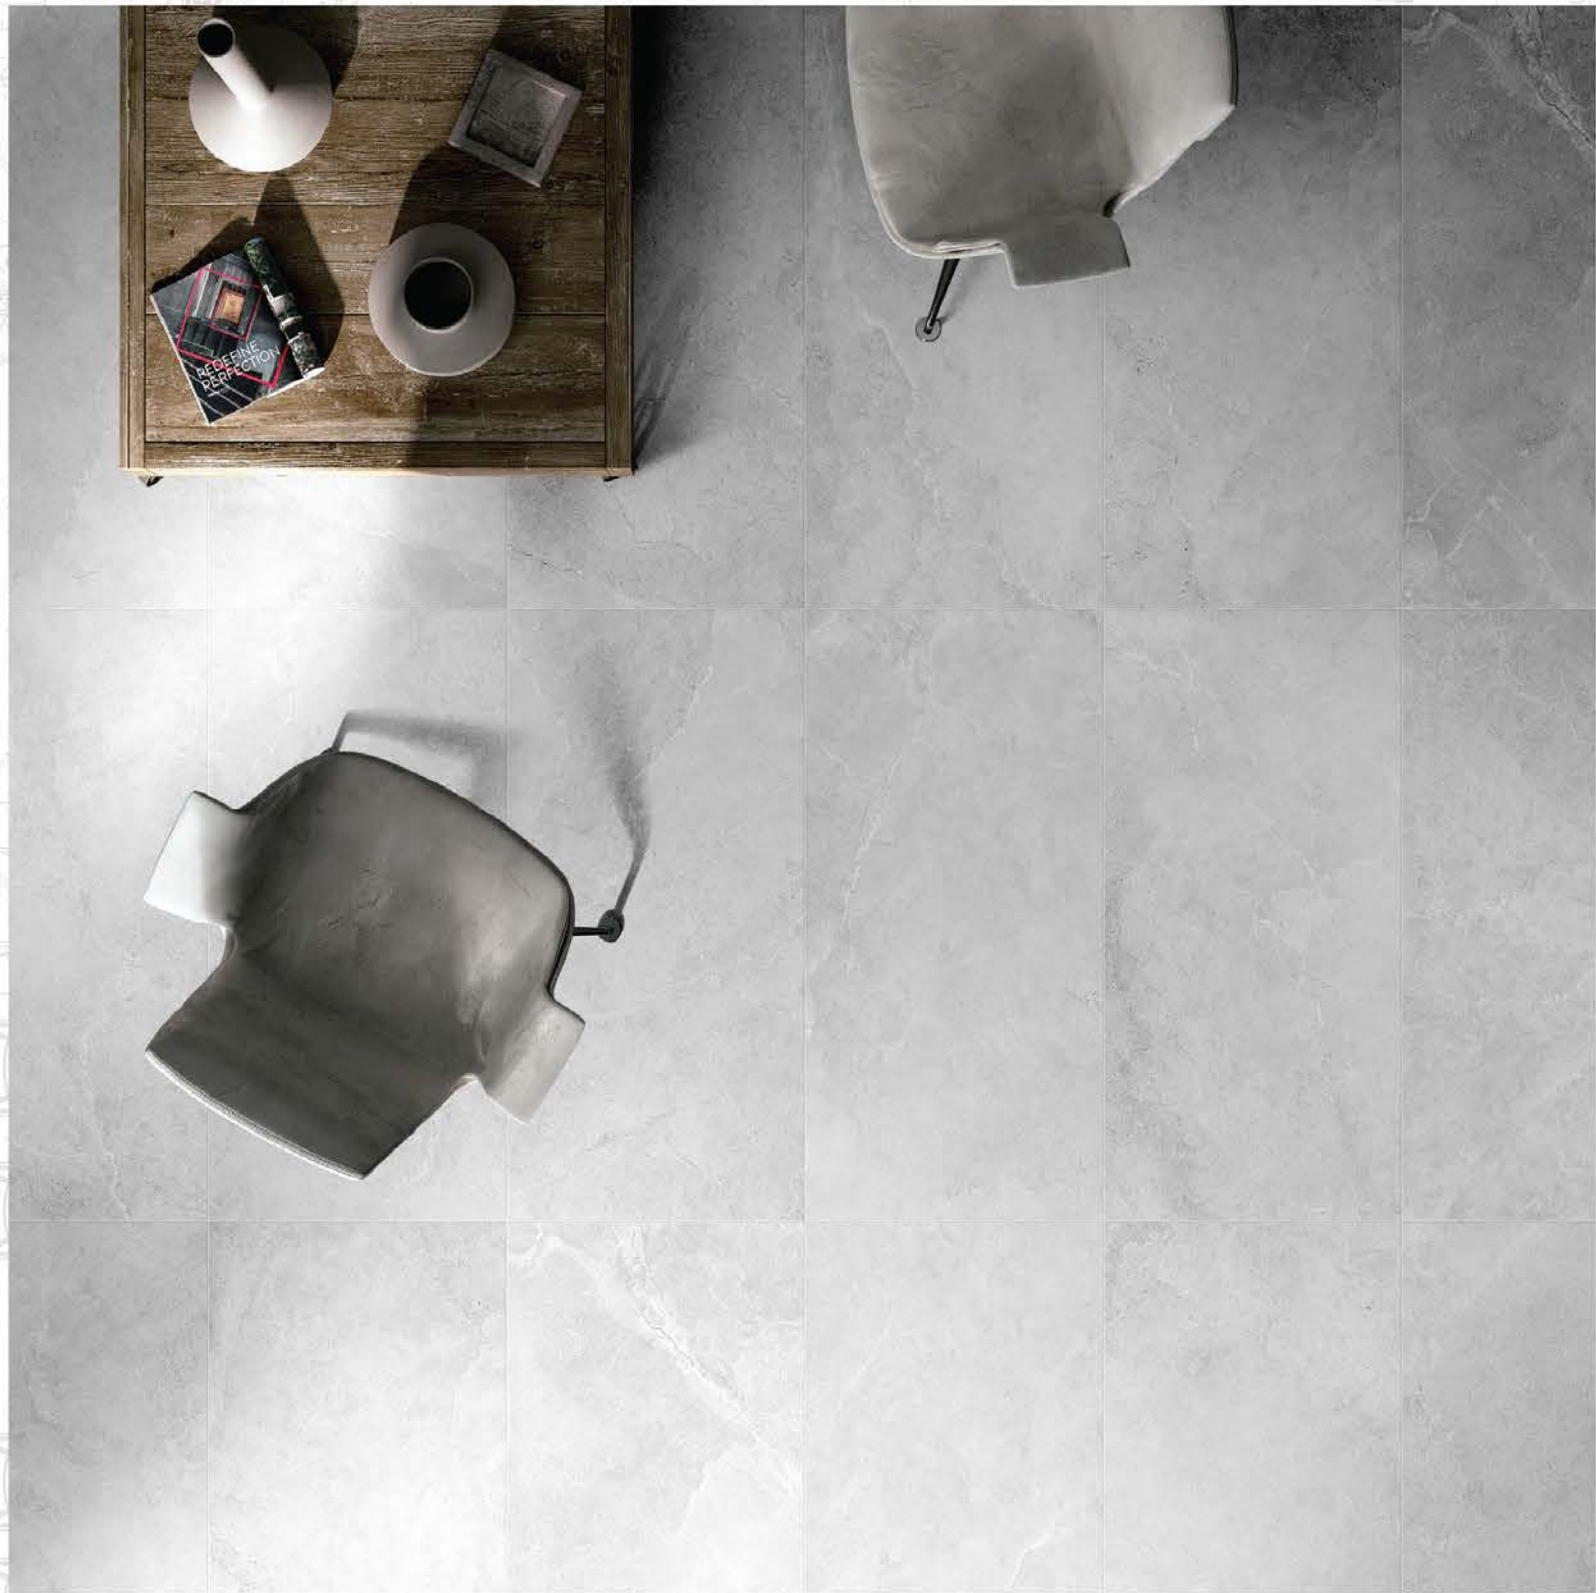

COLOURS

MOON

SAND

CINDER

COAL

“ ENZO
MOON

- PD36111**
30 x 60CM | 12" x 24" ▲
- PD126111**
60 x 120CM | 24" x 48" ◀
- PD6111**
60 x 60CM | 24" x 24" ▼

WINDMILL
30 x 30CM