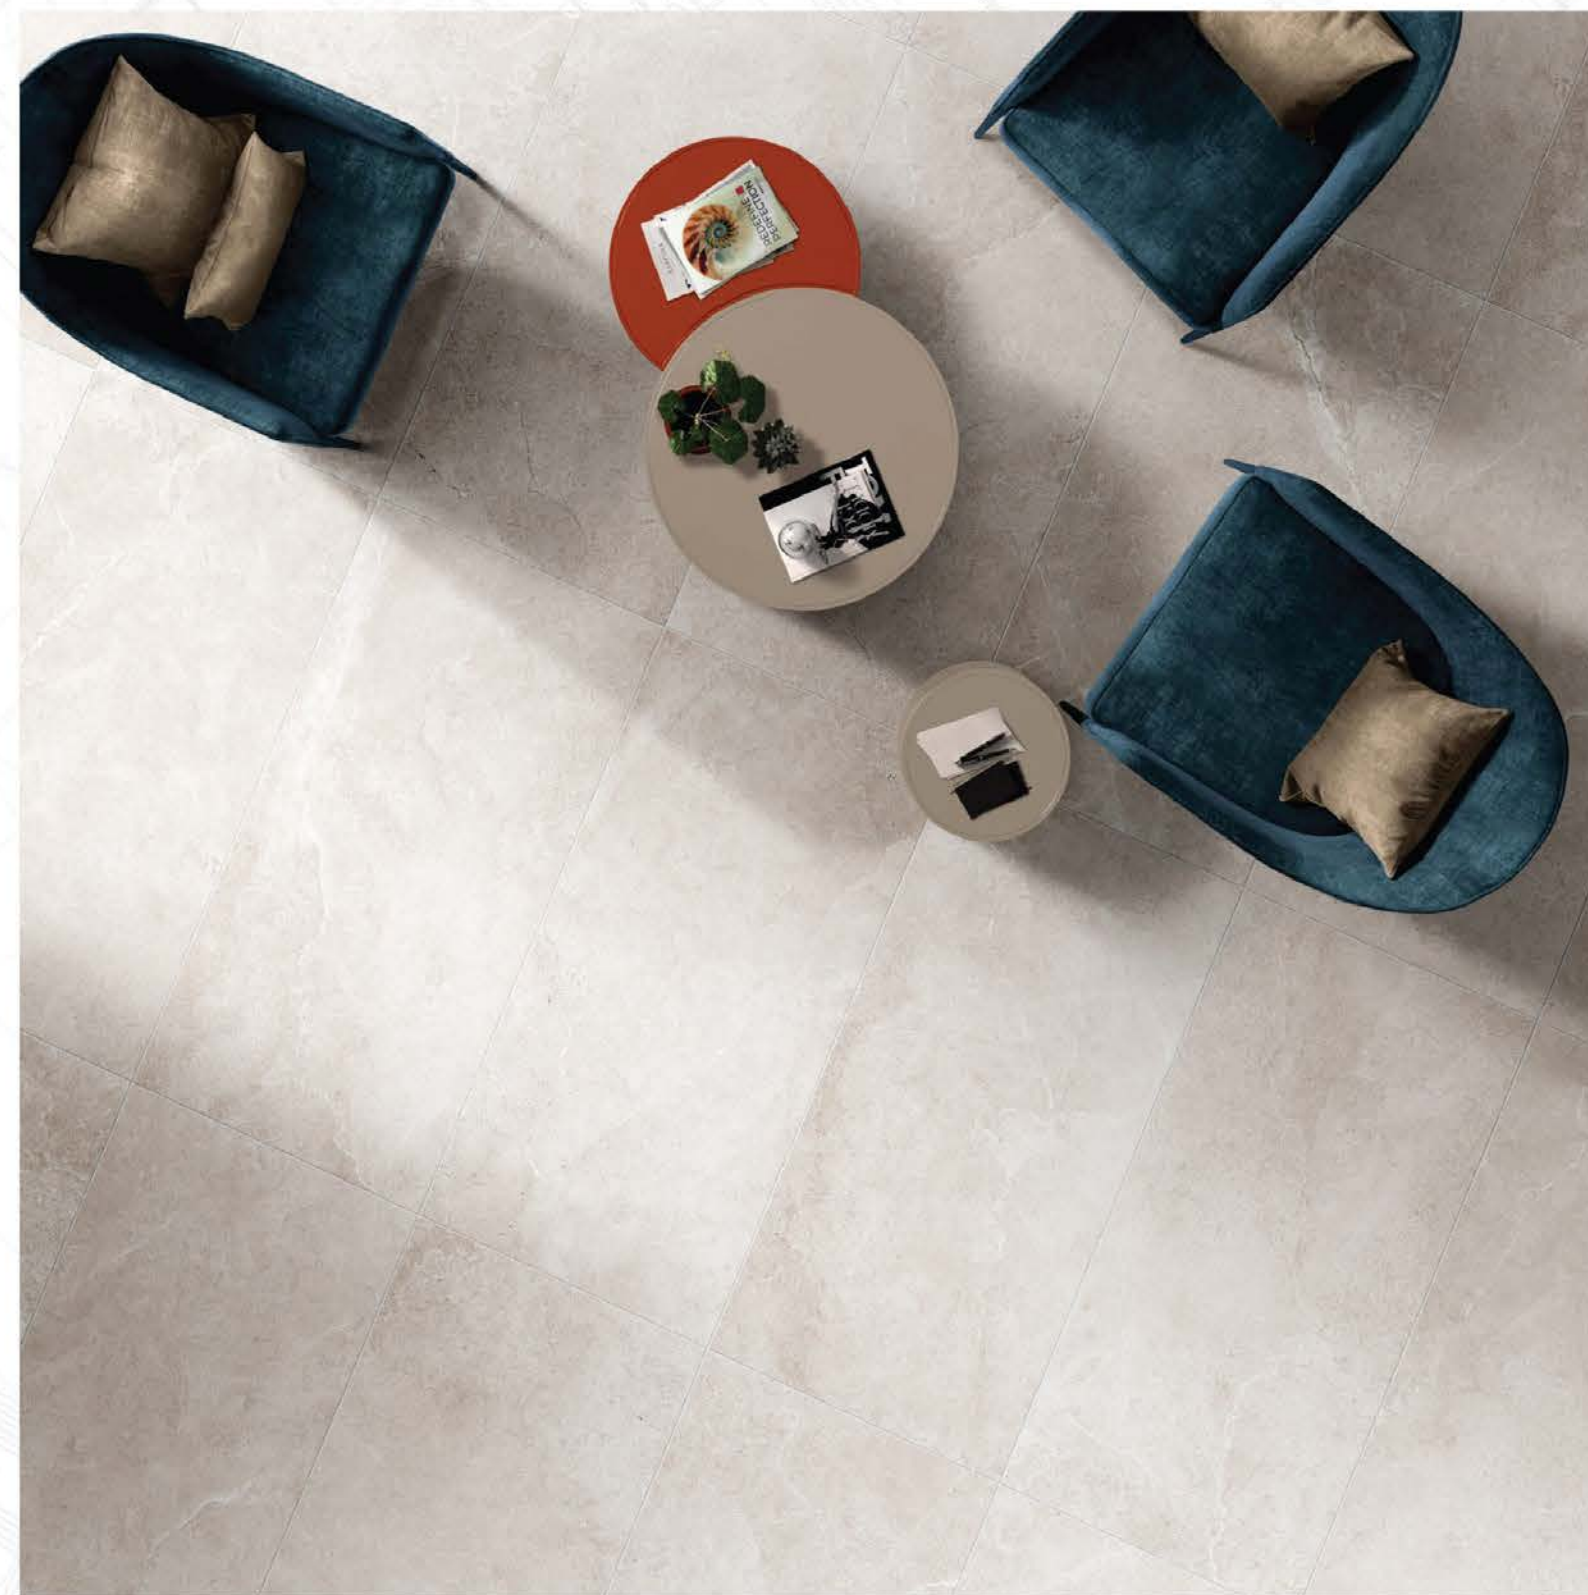

ENZO SAND

PD126112
60 x 120CM | 24" x 48" ▲
PD6112
60 x 60CM | 24" x 24" ▶
PD36112
30 x 60CM | 12" x 24" ◀

WINDMILL
30 x 30CM

ARROW
31,4 x 29,7CM